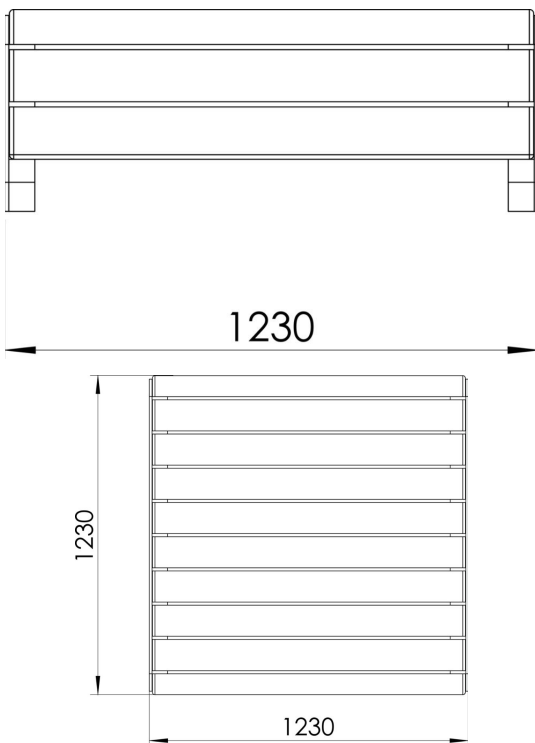

length	1230
width	1230
height	465
mounting_foundation	Deep Mounting
color_wood	
color_metal	