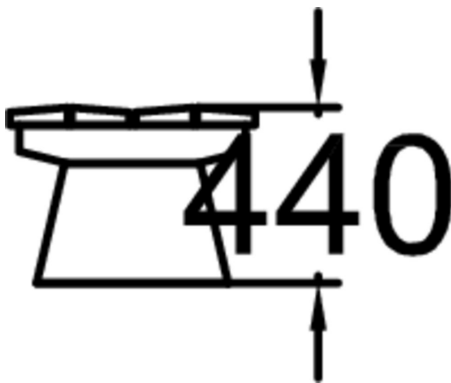

amount_of_users	0
length	1770
width	615
height	440
installation_time	3
mounting_foundation	Free Standing
color_wood	