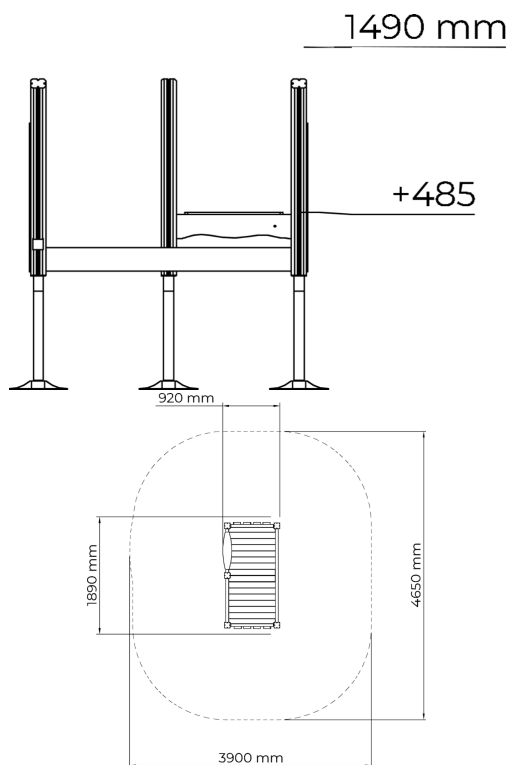

PLATFORM WITHOUT SLIDES

Number of users	4
Product length, mm	1890
Product width, mm	920
Product height, mm	1300
Falling space, m <sup>2</sup>	16
Max. free fall height, mm	485
Safety info	EN 1176-1:2017
Installation time (for 1), h	3