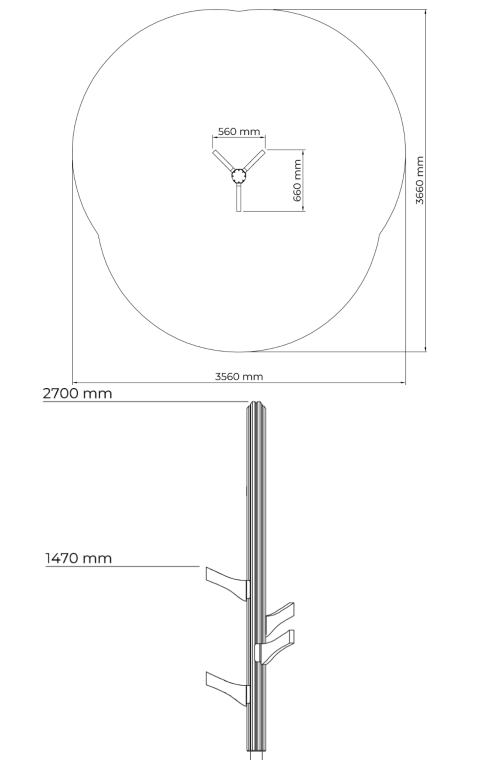

-  Balancing
2
-  Climbing
4
-  Meeting points
2
-  Roofs
1
-  Slides
2
-  Towers
1

User age	1+
Product length, mm	5960
Product width, mm	2490
Product height, mm	3820
Impact area, m ²	32
Falling space, m ²	35
Safety info	EN 1176-1, 3 TÜV