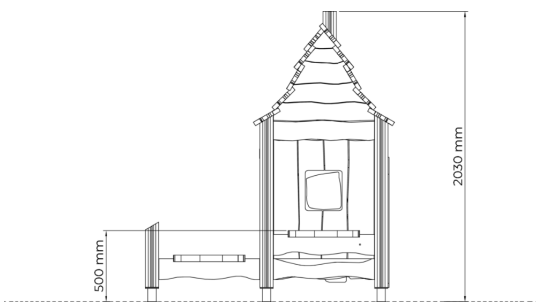

-  Meeting points
2
-  Play panels
1
-  Roofs
1

User age	1+
Number of users	4
Product length, mm	1100
Product width, mm	1740
Product height, mm	2030
Falling space, m ²	12
Height required, mm	3030
Max. free fall height, mm	500
Safety info	EN 1176-1 TÜV