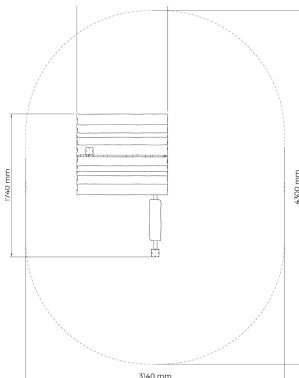

-  Meeting points
2
-  Play panels
1
-  Roofs
1

User age	1+
Number of users	4
Product length, mm	1100
Product width, mm	1740
Product height, mm	2030
Falling space, m ²	12
Height required, mm	3030
Max. free fall height, mm	500
Safety info	EN 1176-1 TÜV