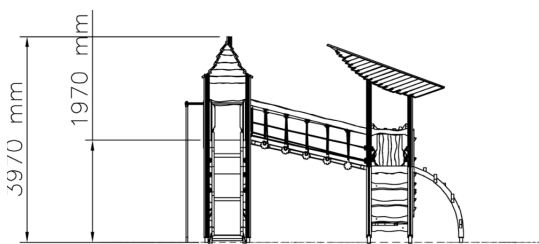

QFL0372-1

PLAY TOWERS

Impact area, m <sup>2</sup>	70
Max. free fall height, mm	1970
Safety info	EN 1176-1, 3 TÜV
Ropes	