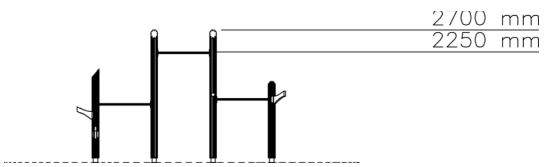

CHINNING BARS FOR 3

User age	5+
Number of users	4
Product length, mm	4255
Product width, mm	750
Product height, mm	2700
Impact area, m ²	24
Max. free fall height, mm	2250
Safety info	EN 1176-1 TÜV
Installation time (for 1), h	2