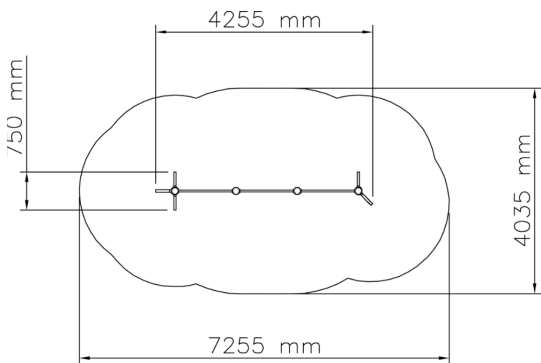

CHINNING BARS FOR 3

User age	5+
Number of users	4
Product length, mm	4255
Product width, mm	750
Product height, mm	2700
Impact area, m ²	24
Max. free fall height, mm	2250
Safety info	EN 1176-1 TÜV
Installation time (for 1), h	2