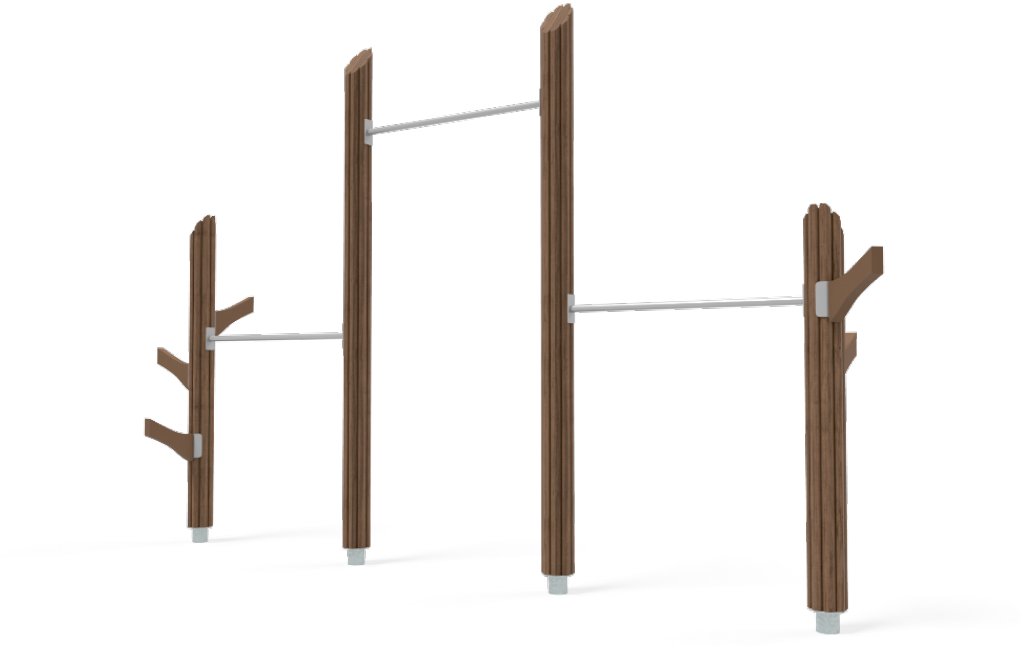

CHINNING BARS FOR 3

User age	5+
Number of users	4
Product length, mm	4255
Product width, mm	750
Product height, mm	2700
Impact area, m ²	24
Max. free fall height, mm	2250
Safety info	EN 1176-1 TÜV
Installation time (for 1), h	2