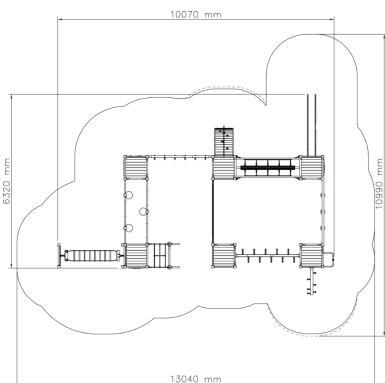

-  Balancing
4
-  Bridges
1
-  Climbing
4
-  Dynamic
1
-  Exercising
1
-  Meeting points
3
-  Slides
1
-  Towers
6

User age	3+
Number of users	29
Product length, mm	10070
Product width, mm	4100
Product height, mm	3760
Impact area, m ²	101
Falling space, m ²	102
Max. free fall height, mm	2900
Safety info	EN 1176-1 TÜV
Installation time (for 1), h	40
Ropes	