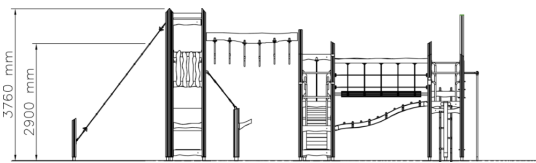

-  Balancing
4
-  Bridges
1
-  Climbing
4
-  Dynamic
1
-  Exercising
1
-  Meeting points
3
-  Slides
1
-  Towers
6

User age	3+
Number of users	29
Product length, mm	10070
Product width, mm	4100
Product height, mm	3760
Impact area, m ²	101
Falling space, m ²	102
Max. free fall height, mm	2900
Safety info	EN 1176-1 TÜV
Installation time (for 1), h	40
Ropes	