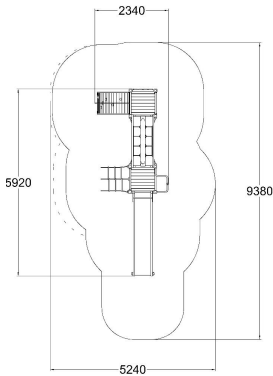

-  Balancing
1
-  Bridges
1
-  Climbing
3
-  Slides
2
-  Towers
2

User age	3+
Product length, mm	5920
Product width, mm	2340
Product height, mm	2670
Impact area, m ²	36
Max. free fall height, mm	1470
Safety info	EN 1176-1, 3 TÜV
Installation time (for 1), h	10
Ropes	