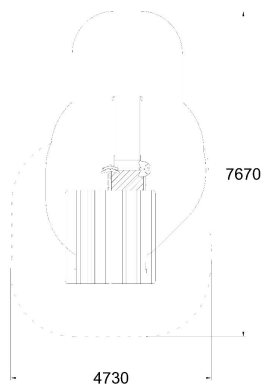

PLAY HOUSE AND SLIDE

-  Play panels  
2
-  Roofs  
1
-  Slides  
1
-  Towers  
1

User age	1+
Number of users	10
Impact area, m <sup>2</sup>	17.7
Falling space, m <sup>2</sup>	28.2
Max. free fall height, mm	1000
Safety info	EN 1176-1, 3 TÜV