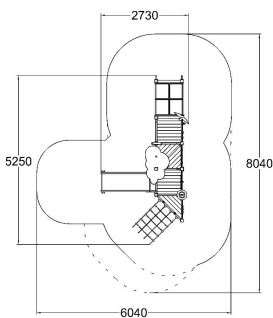

-  Play panels
6
-  Roofs
1
-  Slides
1
-  Towers
1

User age	1+
Number of users	12
Product length, mm	2730
Product width, mm	5250
Product height, mm	3030
Impact area, m ²	31.5
Falling space, m ²	34.1
Max. free fall height, mm	1000
Safety info	EN 1176-1, 3 TÜV
Installation time (for 1), h	14