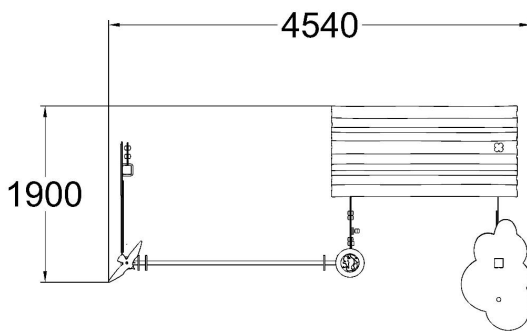

-  Crawling
1
-  Play panels
7
-  Roofs
2
-  Towers
2

User age	1+
Number of users	13
Product length, mm	4540
Product width, mm	2410
Product height, mm	2410
Safety info	EN 1176-1 TÜV
Installation time (for 1), h	6