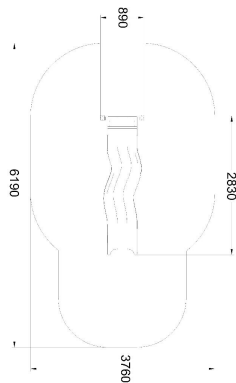

QFL0337

SLIDE ON SLOPE

User age	1+
Number of users	1
Product length, mm	2830
Product width, mm	890
Product height, mm	2500
Impact area, m ²	19
Falling space, m ²	3760
Height required, mm	3500
Max. free fall height, mm	1000
Safety info	EN 1176-1, 3 TÜV
Installation time (for 1), h	4