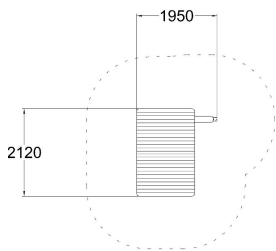

-  Play panels  
2
-  Roofs  
1
-  Towers  
1

User age	1+
Number of users	7
Product length, mm	2120
Product width, mm	1950
Product height, mm	2210
Falling space, m <sup>2</sup>	17.8
Max. free fall height, mm	590
Safety info	EN 1176-1 TÜV
Installation time (for 1), h	6