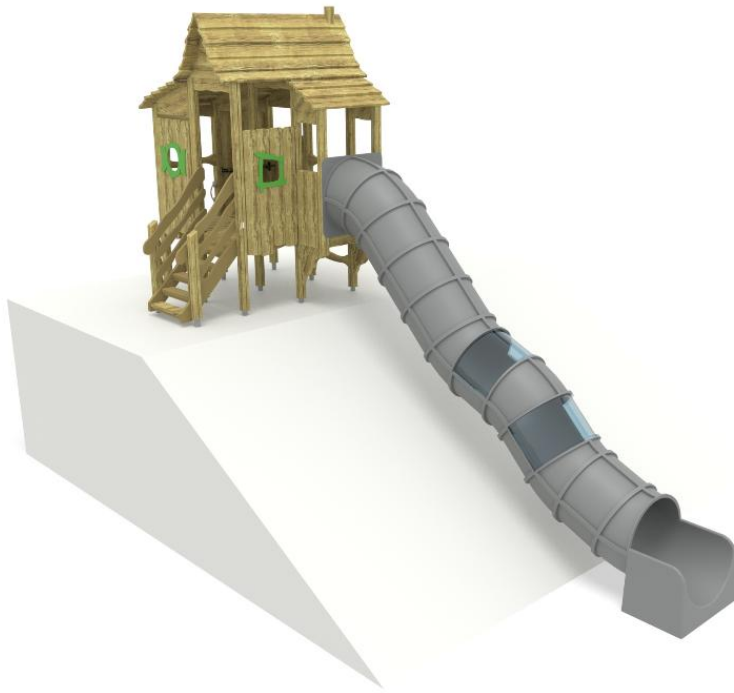

QFL0330

PLAY HOUSE ON HILL

Impact area, m ²	54
Max. free fall height, mm	1000
Safety info	EN 1176-1, 3 TÜV