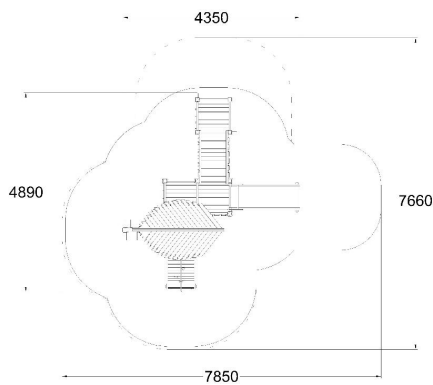

-  Climbing
4
-  Roofs
1
-  Slides
1
-  Towers
2

User age	1+
Number of users	13
Product length, mm	4350
Product width, mm	4900
Product height, mm	3870
Impact area, m ²	32.1
Falling space, m ²	37.5
Max. free fall height, mm	1520
Safety info	EN 1176-1, 3 TÜV
Installation time (for 1), h	18