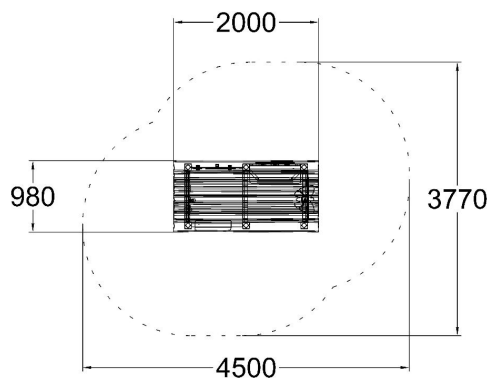

-  Meeting points
2
-  Play panels
2
-  Roofs
1

User age	1+
Number of users	4
Product length, mm	2000
Product width, mm	980
Product height, mm	2340
Falling space, m ²	13.2
Max. free fall height, mm	570
Safety info	EN 1176-1 TÜV
Installation time (for 1), h	2