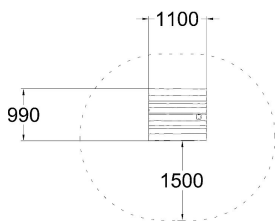

-  Meeting points
4
-  Play panels
1
-  Roofs
1

User age	1+
Number of users	4
Product length, mm	1100
Product width, mm	980
Product height, mm	2030
Safety info	EN 1176-1 TÜV
Installation time (for 1), h	6