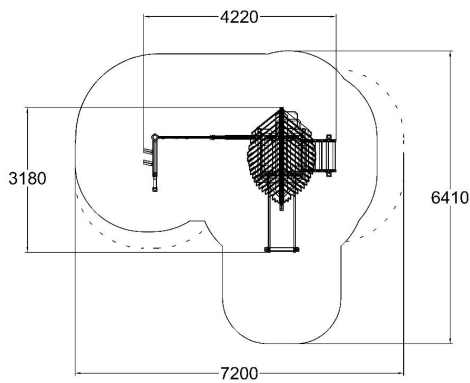

-  Climbing
1
-  Roofs
1
-  Slides
1
-  Towers
2

User age	+1
Number of users	8
Product length, mm	4220
Product width, mm	2920
Product height, mm	3220
Impact area, m ²	29.5
Falling space, m ²	32.6
Max. free fall height, mm	1970
Safety info	EN 1176-1, 3 TÜV
Installation time (for 1), h	10