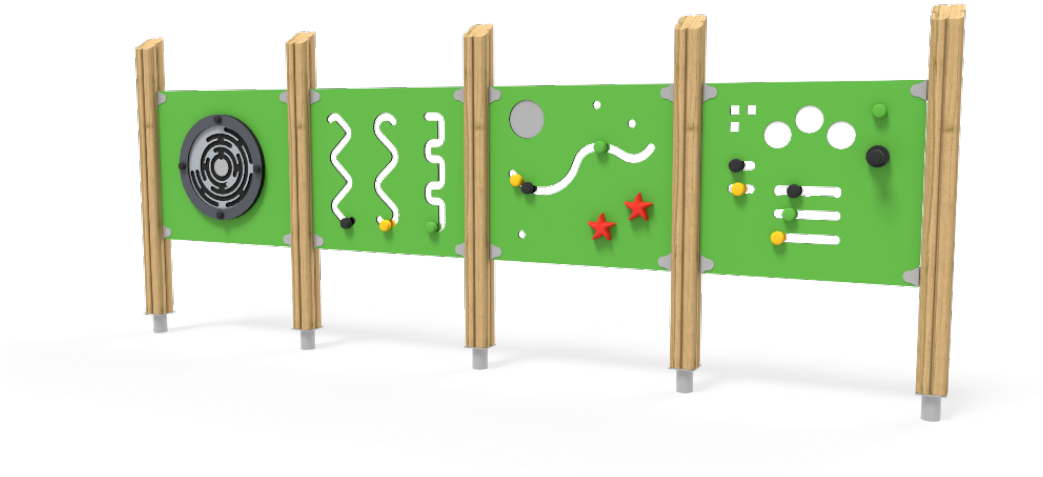

QFL0303

PLAY WALL

LAPPSET® QFL0303

User age	+1
Number of users	6
Product length, mm	3290
Product width, mm	150
Product height, mm	1300
Safety info	EN 1176-1 TÜV
Installation time (for 1), h	5