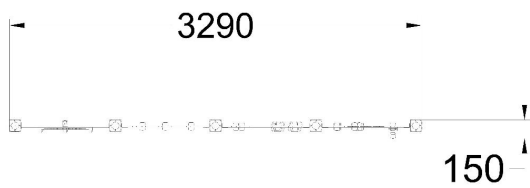

QFL0303

PLAY WALL

LAPPSET® QFL0303

User age	+1
Number of users	6
Product length, mm	3290
Product width, mm	150
Product height, mm	1300
Safety info	EN 1176-1 TÜV
Installation time (for 1), h	5