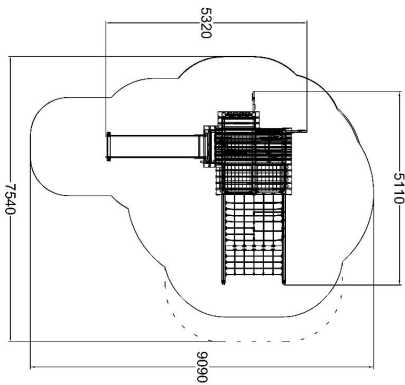

-  Climbing  
3
-  Roofs  
4
-  Slides  
1
-  Towers  
4

User age	3+
Number of users	20
Product length, mm	5110
Product width, mm	5320
Product height, mm	5280
Impact area, m <sup>2</sup>	42.5
Falling space, m <sup>2</sup>	45.7
Max. free fall height, mm	2880
Safety info	EN 1176-1, 3 TÜV
Installation time (for 1), h	104