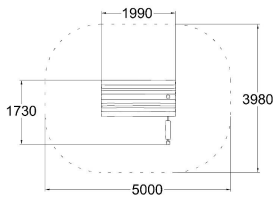

QFL0295

FOREST HOUSE GREEN ROOF + SEAT

User age	1+
Product length, mm	1740
Product width, mm	1690
Product height, mm	2020
Falling space, m ²	18
Max. free fall height, mm	420
Safety info	EN 1176-1 TÜV