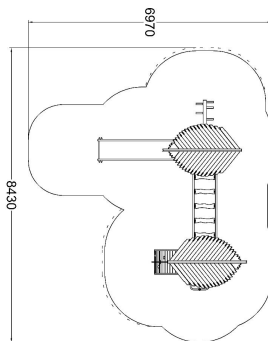

-  Bridges
1
-  Climbing
3
-  Play panels
3
-  Roofs
2
-  Slides
2
-  Towers
2

User age	3+
Number of users	10
Product length, mm	5440
Product width, mm	4270
Product height, mm	3800
Impact area, m ²	39.7
Max. free fall height, mm	1470
Safety info	EN 1176-1, 3 TÜV
Installation time (for 1), h	10