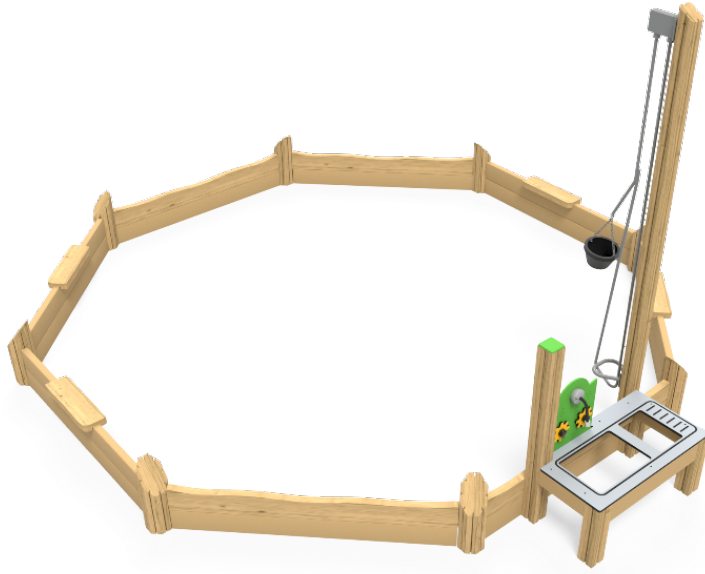

SANDBOX AND PLAY KITCHEN

Max. free fall height, mm	410
Safety info	EN 1176-1 TÜV