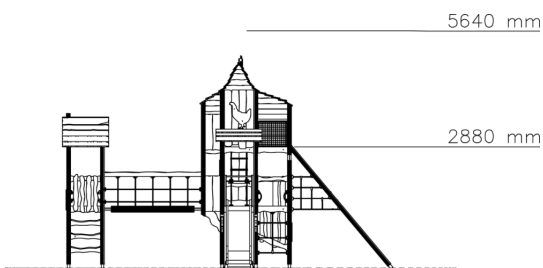

-  Balancing
1
-  Climbing
5
-  Roofs
5
-  Slides
1
-  Towers
5

User age	3+
Number of users	23
Product length, mm	7850
Product width, mm	4820
Product height, mm	5640
Impact area, m ²	56.1
Falling space, m ²	60.8
Max. free fall height, mm	2880
Safety info	EN 1176-1, 3 TÜV
Installation time (for 1), h	112