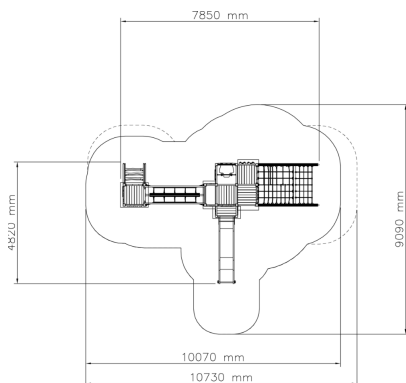

-  Balancing
1
-  Climbing
5
-  Roofs
5
-  Slides
1
-  Towers
5

User age	3+
Number of users	23
Product length, mm	7850
Product width, mm	4820
Product height, mm	5640
Impact area, m ²	56.1
Falling space, m ²	60.8
Max. free fall height, mm	2880
Safety info	EN 1176-1, 3 TÜV
Installation time (for 1), h	112