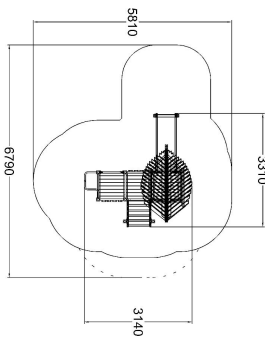

-  Climbing
1
-  Roofs
1
-  Slides
2
-  Towers
1

User age	1+
Number of users	9
Product length, mm	3310
Product width, mm	3160
Product height, mm	3200
Impact area, m ²	25.3
Falling space, m ²	27.1
Max. free fall height, mm	1000
Safety info	EN 1176-1, 3 TÜV
Installation time (for 1), h	13