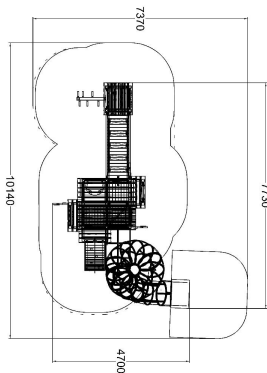

-  Bridges
1
-  Climbing
6
-  Meeting points
2
-  Play panels
3
-  Roofs
6
-  Slides
1
-  Towers
5

User age	+3
Number of users	34
Product length, mm	7730
Product width, mm	4700
Product height, mm	6320
Impact area, m ²	46.9
Falling space, m ²	49.6
Max. free fall height, mm	1470
Safety info	EN 1176-1, 3 TÜV
Installation time (for 1), h	112