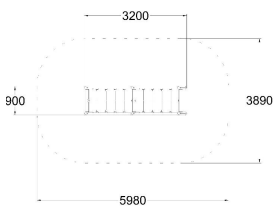

QFL0271

NETWORK FOR SLOPE 25 DEGREE 800X3200

User age	+3
Number of users	6
Product length, mm	3200
Product width, mm	900
Product height, mm	550
Falling space, m ²	21.3
Max. free fall height, mm	450
Safety info	EN 1176-1 TÜV
Installation time (for 1), h	2
Ropes	