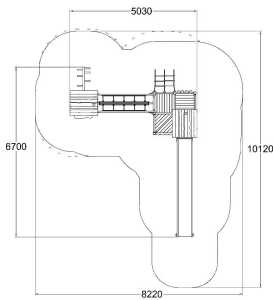

-  Balancing
1
-  Bridges
1
-  Climbing
6
-  Meeting points
3
-  Play panels
2
-  Roofs
2
-  Slides
1
-  Towers
3

| | |
|-------------------------------|------------------|
| User age | +3 |
| Product length, mm | 4900 |
| Product width, mm | 6700 |
| Product height, mm | 4480 |
| Impact area, m ² | 52 |
| Falling space, m ² | 53.4 |
| Max. free fall height, mm | 1970 |
| Safety info | EN 1176-1, 3 TÜV |