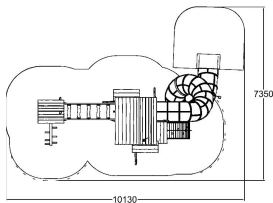

-  Bridges  
1
-  Climbing  
6
-  Play panels  
1
-  Roofs  
2
-  Slides  
1
-  Towers  
2

User age	3+
Number of users	29
Product length, mm	7730
Product width, mm	4700
Product height, mm	6850
Impact area, m <sup>2</sup>	47
Falling space, m <sup>2</sup>	49
Height required, mm	6850
Max. free fall height, mm	1470
Safety info	EN 1176-1, 3 TÜV
Installation time (for 1), h	112