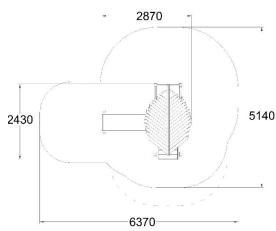

HIDE SLIDE AND CLIMB

-  Climbing
3
-  Meeting points
1
-  Play panels
1
-  Roofs
1
-  Slides
1
-  Towers
1

User age	1+
Product length, mm	2570
Product width, mm	2440
Product height, mm	3250
Impact area, m ²	24.2
Falling space, m ²	26.3
Max. free fall height, mm	2040
Safety info	EN 1176-1, 3 TÜV
Installation time (for 1), h	5
Ropes	