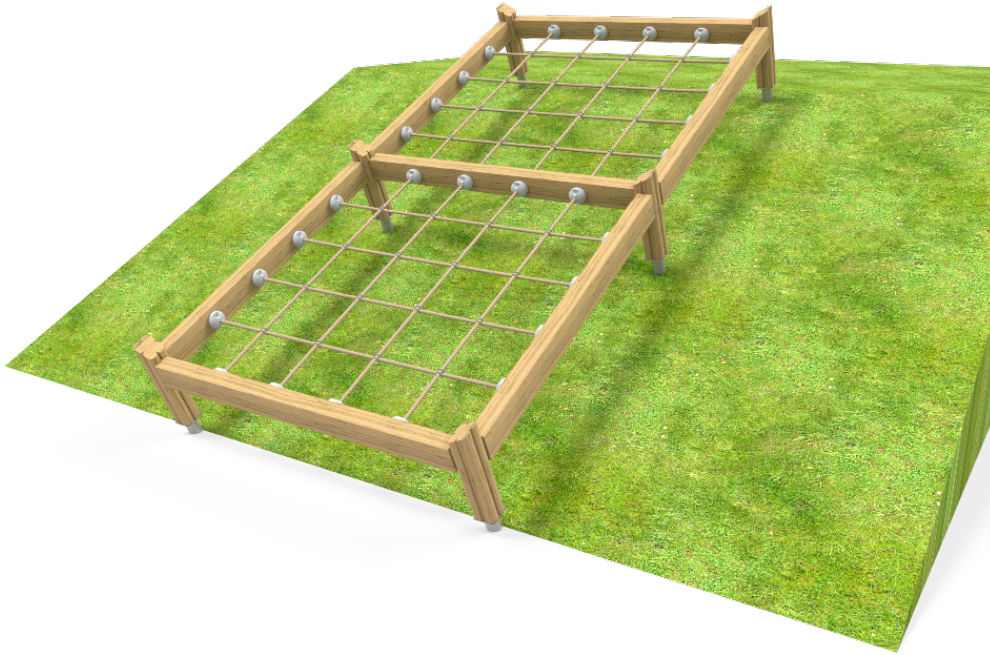

QFL0257

NETWORK FOR SLOPE 25 DEGREE

User age	+3
Number of users	12
Product length, mm	3200
Product width, mm	1700
Product height, mm	1860
Falling space, m ²	26.1
Height required, mm	3660
Max. free fall height, mm	450
Safety info	EN 1176-1 TÜV
Installation time (for 1), h	2
Ropes	