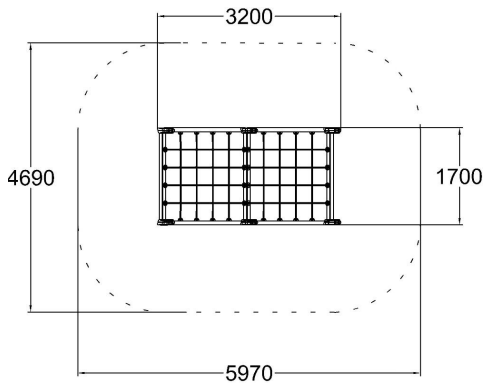

QFL0257

NETWORK FOR SLOPE 25 DEGREE

User age	+3
Number of users	12
Product length, mm	3200
Product width, mm	1700
Product height, mm	1860
Falling space, m ²	26.1
Height required, mm	3660
Max. free fall height, mm	450
Safety info	EN 1176-1 TÜV
Installation time (for 1), h	2
Ropes	