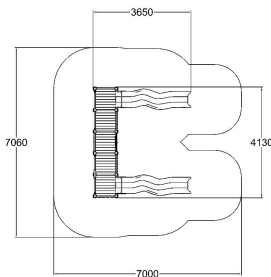

DOUBLE HILL SLIDE

-  Play panels
2
-  Slides
2
-  Towers
1

User age	+2
Number of users	10
Product length, mm	3640
Product width, mm	4130
Product height, mm	2510
Impact area, m ²	43.3
Falling space, m ²	43.3
Height required, mm	3510
Max. free fall height, mm	1000
Safety info	EN 1176-1, 3 TÜV
Installation time (for 1), h	12