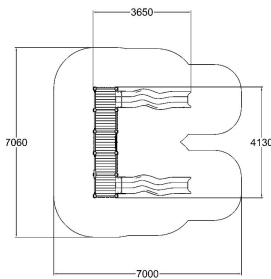

# DOUBLE HILL SLIDE

-  Play panels  
1
-  Slides  
2
-  Towers  
1

User age	2+
Product length, mm	4130
Product width, mm	3640
Product height, mm	2510
Impact area, m <sup>2</sup>	43
Max. free fall height, mm	1000
Safety info	EN 1176-1, 3 TÜV
Installation time (for 1), h	12