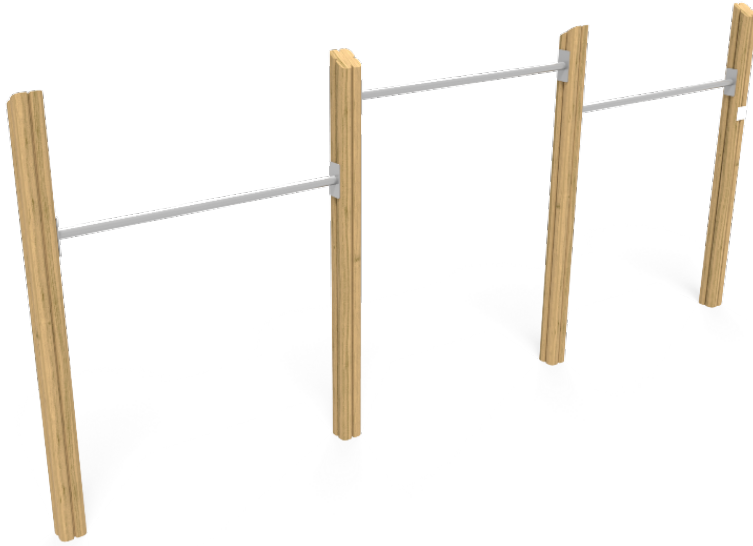

CHINNING BARS FOR 3

Number of users	3
Impact area, m ²	17
Max. free fall height, mm	1400
Safety info	EN 1176-1 TÜV