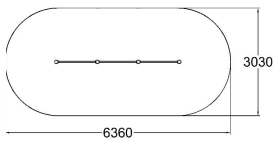

CHINNING BARS FOR 3

Number of users	3
Impact area, m ²	17
Max. free fall height, mm	1400
Safety info	EN 1176-1 TÜV