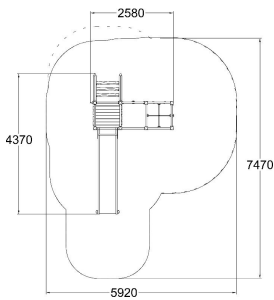

-  Climbing  
3
-  Dynamic  
1
-  Meeting points  
1
-  Slides  
1
-  Towers  
2

Product length, mm	2490
Product width, mm	4370
Product height, mm	2250
Impact area, m <sup>2</sup>	33
Falling space, m <sup>2</sup>	34
Max. free fall height, mm	2210
Safety info	EN 1176-1, 3 TÜV
Ropes	