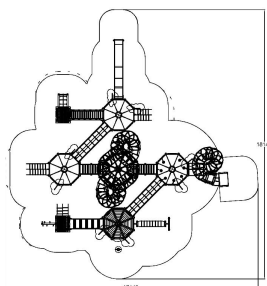

-  Bridges  
4
-  Climbing  
9
-  Meeting points  
7
-  Play panels  
2
-  Roofs  
3
-  Slides  
4
-  Towers  
16

User age	6+
Number of users	80
Product length, mm	13650
Product width, mm	14380
Product height, mm	6860
Impact area, m <sup>2</sup>	165
Falling space, m <sup>2</sup>	167
Height required, mm	7000
Max. free fall height, mm	2900
Safety info	EN 1176-1, 3 TÜV
Ropes	