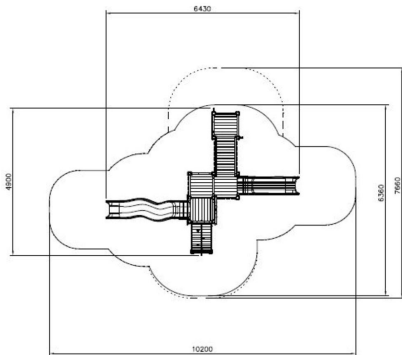

-  Climbing
1
-  Roofs
1
-  Slides
2
-  Towers
1

User age	1+
Number of users	10
Product length, mm	4900
Product width, mm	6430
Product height, mm	3870
Impact area, m ²	39.4
Falling space, m ²	44.6
Max. free fall height, mm	1520
Safety info	EN 1176-1, 3 TÜV