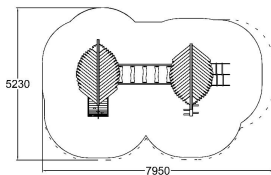

-  Bridges  
1
-  Climbing  
5
-  Meeting points  
2
-  Roofs  
2
-  Slides  
1
-  Towers  
2

User age	4+
Number of users	12
Product length, mm	5280
Product width, mm	2650
Product height, mm	3820
Impact area, m <sup>2</sup>	33
Falling space, m <sup>2</sup>	35
Height required, mm	4000
Max. free fall height, mm	1470
Safety info	EN 1176-1 TÜV