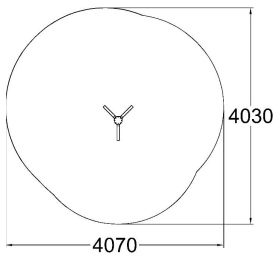

**QFL0215**

**GOBLIN'S CLIMBING MAX FALL HEIGHT 1990**

User age	4+
Number of users	2
Product length, mm	560
Product width, mm	660
Product height, mm	2700
Impact area, m <sup>2</sup>	13
Falling space, m <sup>2</sup>	13
Height required, mm	4000
Max. free fall height, mm	1990
Safety info	EN 1176-1 TÜV