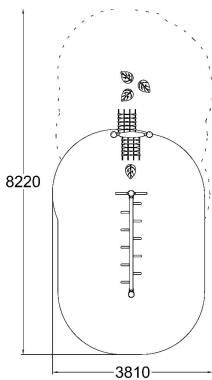

QFL0214

BALANCING PLAY

User age	5+
Number of users	6
Product length, mm	990
Product width, mm	5350
Product height, mm	1300
Impact area, m ²	17
Falling space, m ²	27
Height required, mm	2850
Max. free fall height, mm	850
Safety info	EN 1176-1 TÜV