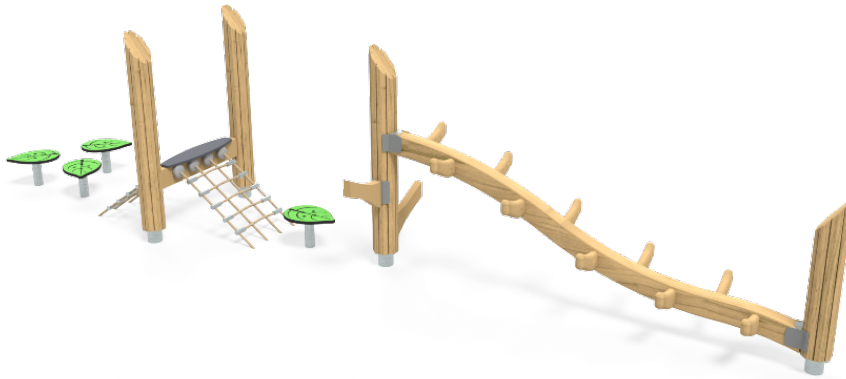

QFL0214

BALANCING PLAY

User age	5+
Number of users	6
Product length, mm	990
Product width, mm	5350
Product height, mm	1300
Impact area, m ²	17
Falling space, m ²	27
Height required, mm	2850
Max. free fall height, mm	850
Safety info	EN 1176-1 TÜV