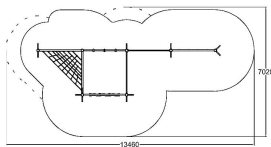

QFL0212

GNOME'S CLIMBING FOREST

User age	4+
Number of users	12
Product length, mm	12640
Product width, mm	3150
Product height, mm	3000
Impact area, m ²	64
Falling space, m ²	69
Height required, mm	4400
Max. free fall height, mm	2600
Safety info	EN 1176-1 TÜV