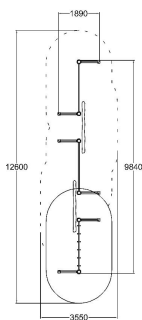

QFL0211

BALANCE TRACK

User age	4+
Number of users	10
Product length, mm	1840
Product width, mm	9840
Product height, mm	2750
Impact area, m ²	33.6
Falling space, m ²	14.2
Height required, mm	2850
Max. free fall height, mm	750
Safety info	EN 1176-1 TÜV
Installation time (for 1), h	12
Ropes	🔥