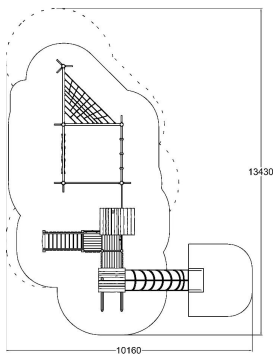

PLAY TOWERS AND CLIMBING

-  Balancing
1
-  Climbing
5
-  Play panels
2
-  Roofs
2
-  Slides
2
-  Towers
3

User age	3+
Number of users	25
Product length, mm	6620
Product width, mm	10380
Product height, mm	3960
Impact area, m ²	70
Falling space, m ²	80
Height required, mm	4500
Max. free fall height, mm	2600
Safety info	EN 1176-1, 3 TÜV