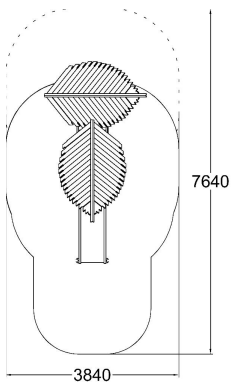

-  Meeting points
2
-  Play panels
2
-  Roofs
2
-  Slides
1
-  Towers
2

User age	1+
Number of users	7
Product length, mm	2260
Product width, mm	4450
Product height, mm	3820
Impact area, m ²	19
Falling space, m ²	25
Height required, mm	4000
Max. free fall height, mm	1000
Safety info	EN 1176-1, 3 TÜV