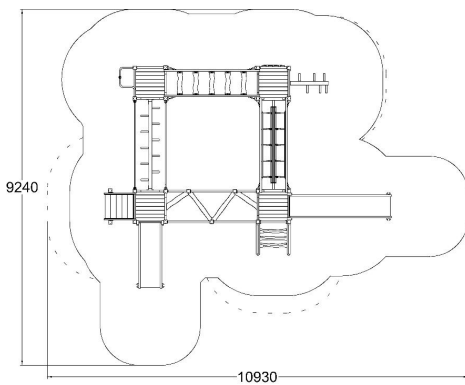

Balancing  
3

Bridges  
4

Climbing  
3

Meeting points  
4

Slides  
2

Towers  
4

User age	3+
Number of users	22
Product length, mm	7460
Product width, mm	5740
Product height, mm	2600
Impact area, m <sup>2</sup>	66
Falling space, m <sup>2</sup>	70
Height required, mm	3500
Max. free fall height, mm	1470
Safety info	EN 1176-1, 3 TÜV