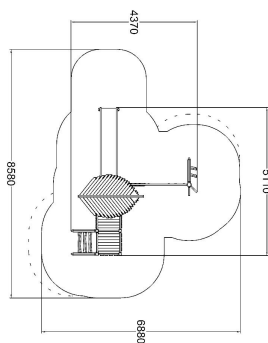

-  Climbing
4
-  Play panels
1
-  Roofs
1
-  Slides
1
-  Towers
2

User age	3+
Number of users	7
Product length, mm	5110
Product width, mm	4370
Product height, mm	3790
Impact area, m ²	39
Max. free fall height, mm	1970
Safety info	EN 1176-1, 3 TÜV
Installation time (for 1), h	13