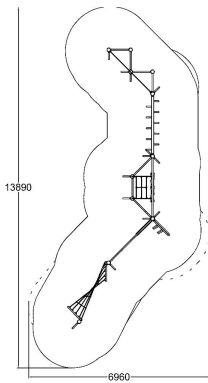

QFL0202

ADVENTURE TRACK

Number of users	15
Product length, mm	3950
Product width, mm	10800
Product height, mm	2700
Impact area, m ²	55
Falling space, m ²	57
Height required, mm	4500
Max. free fall height, mm	2350
Safety info	EN 1176-1 TÜV