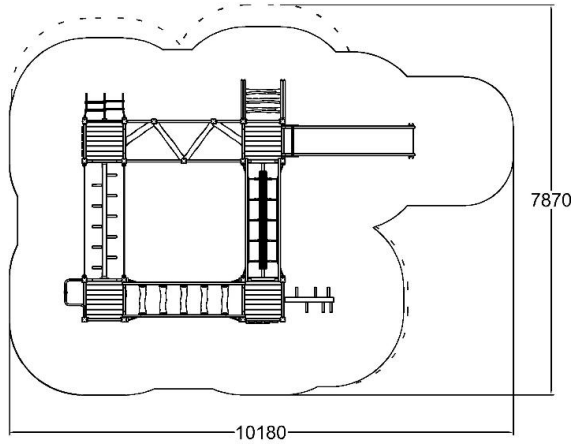

 Balancing
3

 Bridges
4

 Climbing
4

 Meeting points
4

 Play panels
2

 Slides
1

 Towers
4

User age	4+
Number of users	20
Product length, mm	7080
Product width, mm	4930
Product height, mm	2850
Impact area, m ²	60
Falling space, m ²	63
Height required, mm	350
Max. free fall height, mm	1470
Safety info	EN 1176-1, (3) TÜV