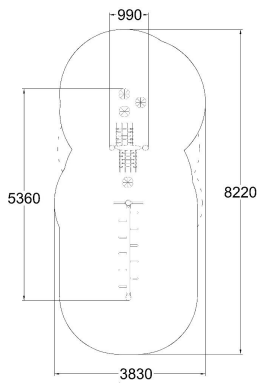

QFL0199

BALANCING PLAY

Product length, mm	990
Product width, mm	5350
Product height, mm	1300
Impact area, m ²	26
Falling space, m ²	27
Max. free fall height, mm	850
Safety info	EN 1176-1 TÜV