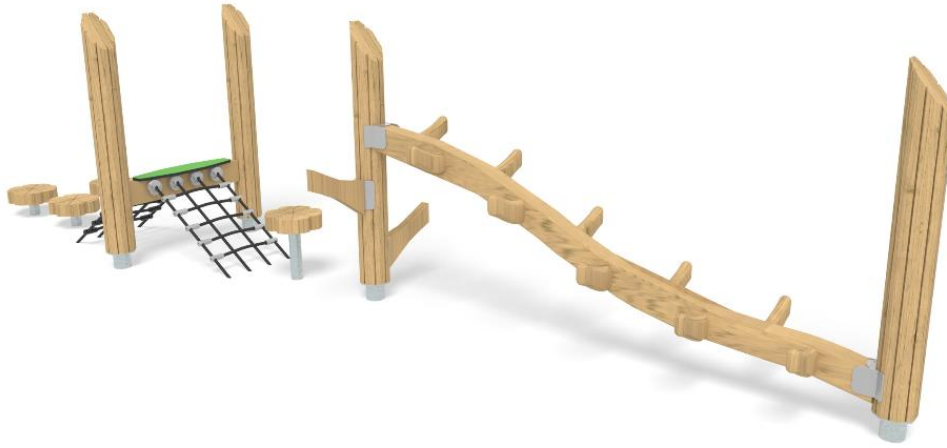

QFL0199

BALANCING PLAY

Product length, mm	990
Product width, mm	5350
Product height, mm	1300
Impact area, m ²	26
Falling space, m ²	27
Max. free fall height, mm	850
Safety info	EN 1176-1 TÜV